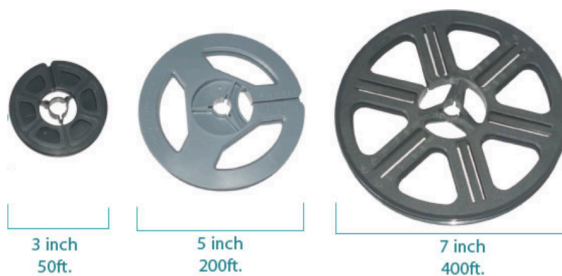

Video 8 / Hi8 / 8mm / Mini DV:

Converting VHS to digital:

60+ min:	\$59.95
30-59 min:	\$49.95
20-29 min:	\$33.95
Under 20 min:	\$28.95

8mm Film Reel:

Converting 8mm to digital:

25 ft: (approx. 1.5 min)	\$39
50 ft: (approx. 3 min)	\$65
100 ft: (approx. 6 min)	\$85
150 ft: (approx. 9 min)	\$99
200 ft: (approx. 12 min)	\$129
400 ft: (approx. 24 min)	\$149